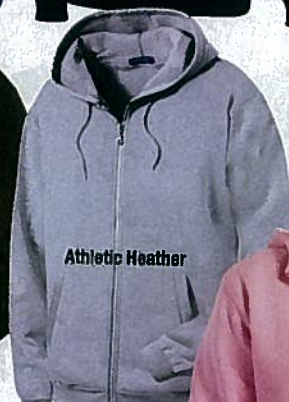

White  
(L265 only)

Pink  
(L265 only)

Orange  
(F258 only)

Red

Dark Green  
(F258 only)

Royal

Navy

NEW!  
True Navy

Maroon  
(F258 only)

Brown

Athletic Heather

Charcoal Heather  
(F258 only)

Black

**SPORT-TEK® FU SWEATSHIRT**

This comfortable sweatshirt offers maximum versatility with its simple detailing. The full range of color options and the soft fabric keeps colors vibrant through wash.

- 9-ounce, 60/40 cotton/poly
- Fully coverseamed
- Twill-taped neck
- Locker patch
- Dyed-to-match
- Rib knit cuffs and waistband
- Set-in sleeves
- Front slash pockets

ADULT SIZES: XS-6XL  
F258

SIZES UP TO 6XL